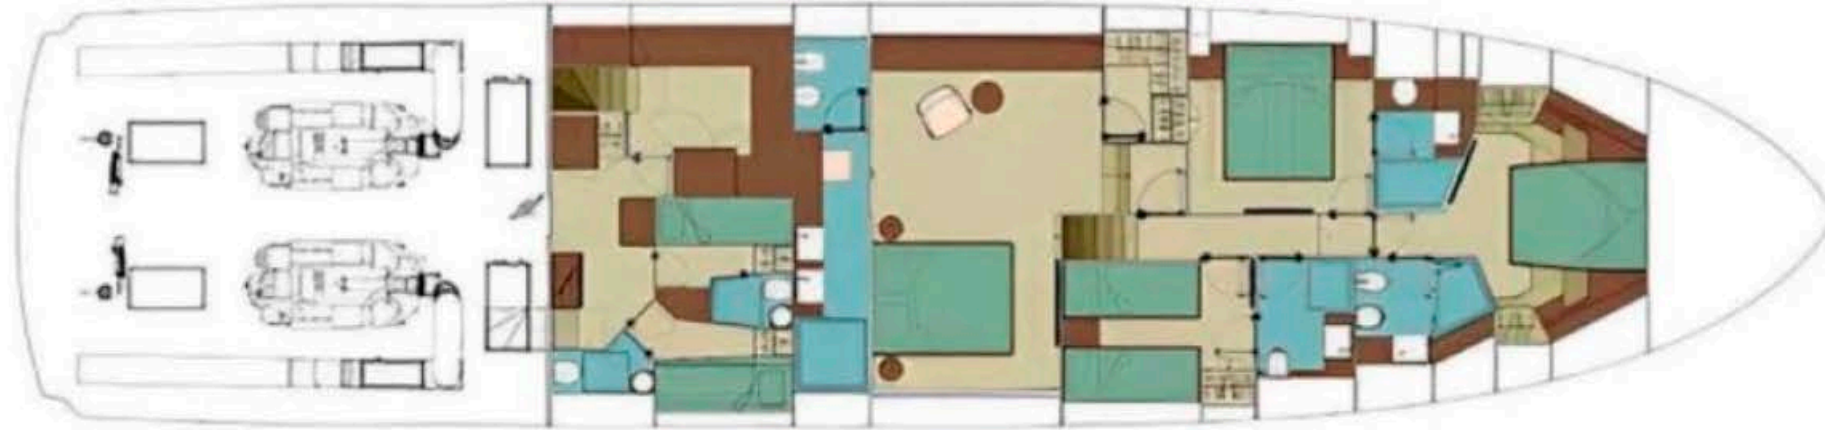

**RIVA FOLGORE 88**

**DOUBLE BED GUESTS STATEROOM**

**RIVA FOLGORE 88**

**TWIN BEDS GUESTS STATEROOM**

**RIVA FOLGORE 88**

**TWIN STATEROOM ENSUITE BATHROOM**

## 3. FLY DECK

Fly deck embedded with teak flooring and a third and spacious sunpad area with full privacy and 360° vistas fully shaded.