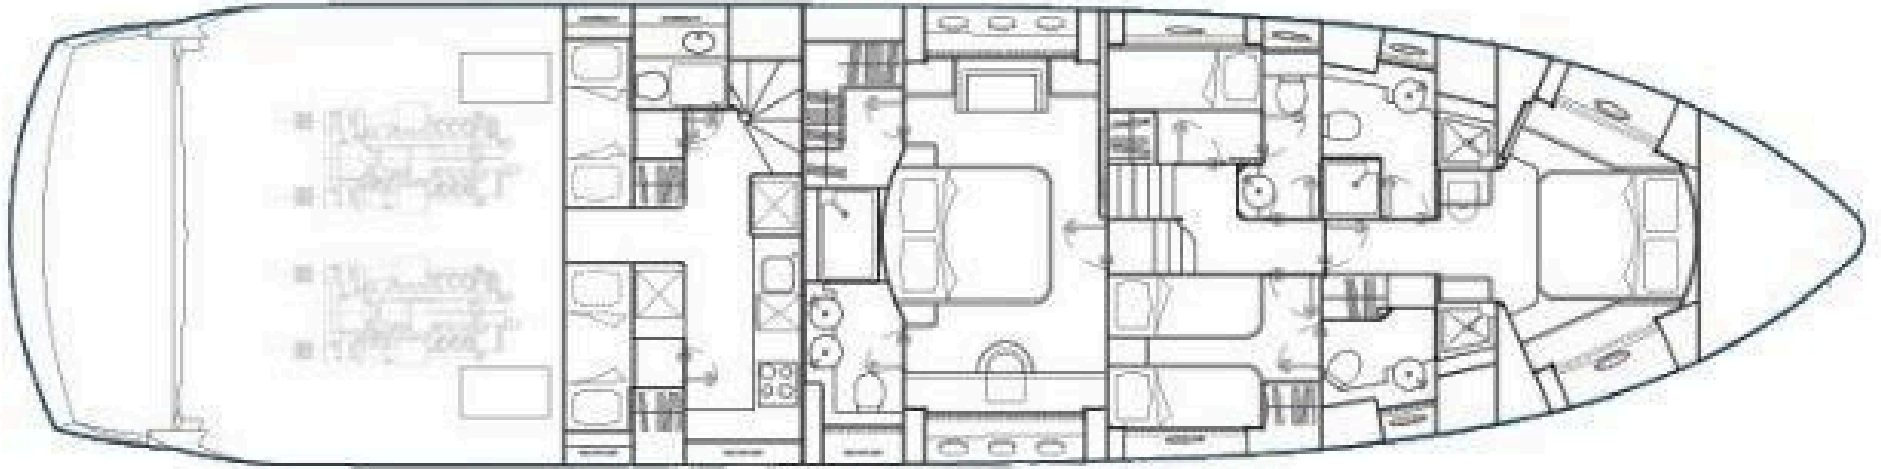

Double Cabin - Bunked Beds

LIGHT BLUE | Interiors

Double Cabin - Bunked Beds

CREW: **CAPTAIN + 2**

GUESTS CRUISING: **12**
GUESTS SLEEPING: **8**

NUMBER OF CABINS: **4**
2 DOUBLE CABINS + 1 CABIN WITH TWIN BEDS
+ 1 CABIN WITH BUNKED BEDS